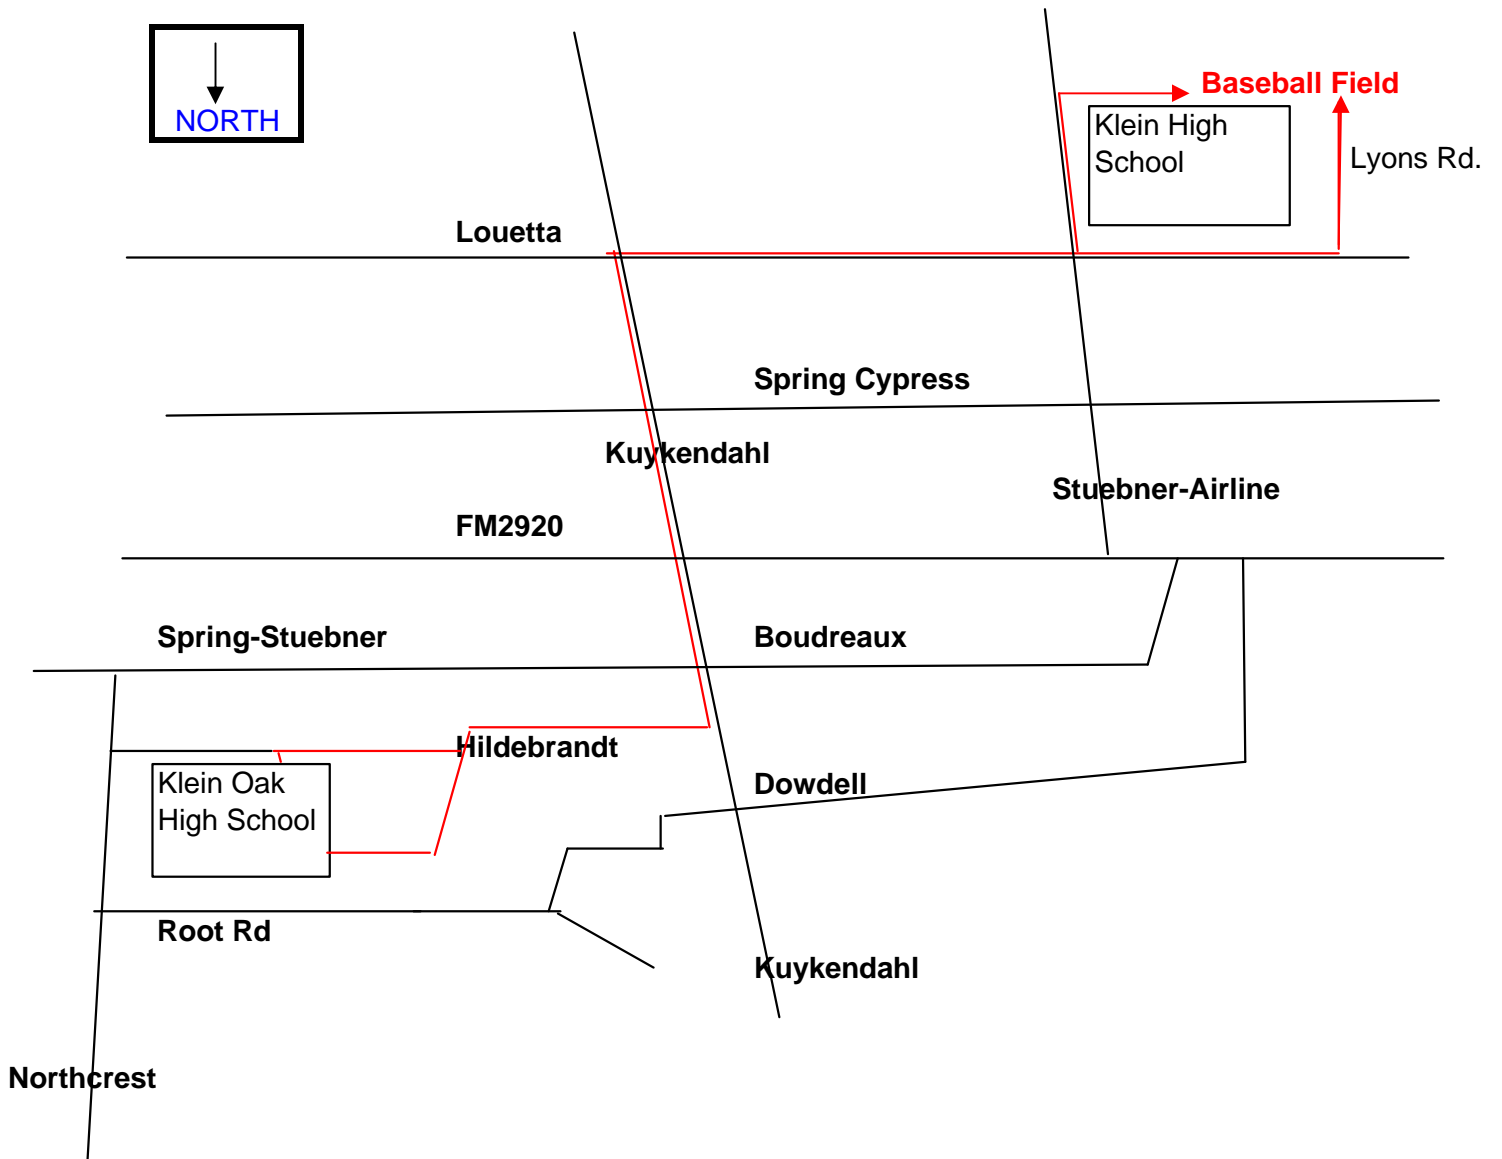

Directions to Klein High School Baseball Field (on SW corner behind school)

)